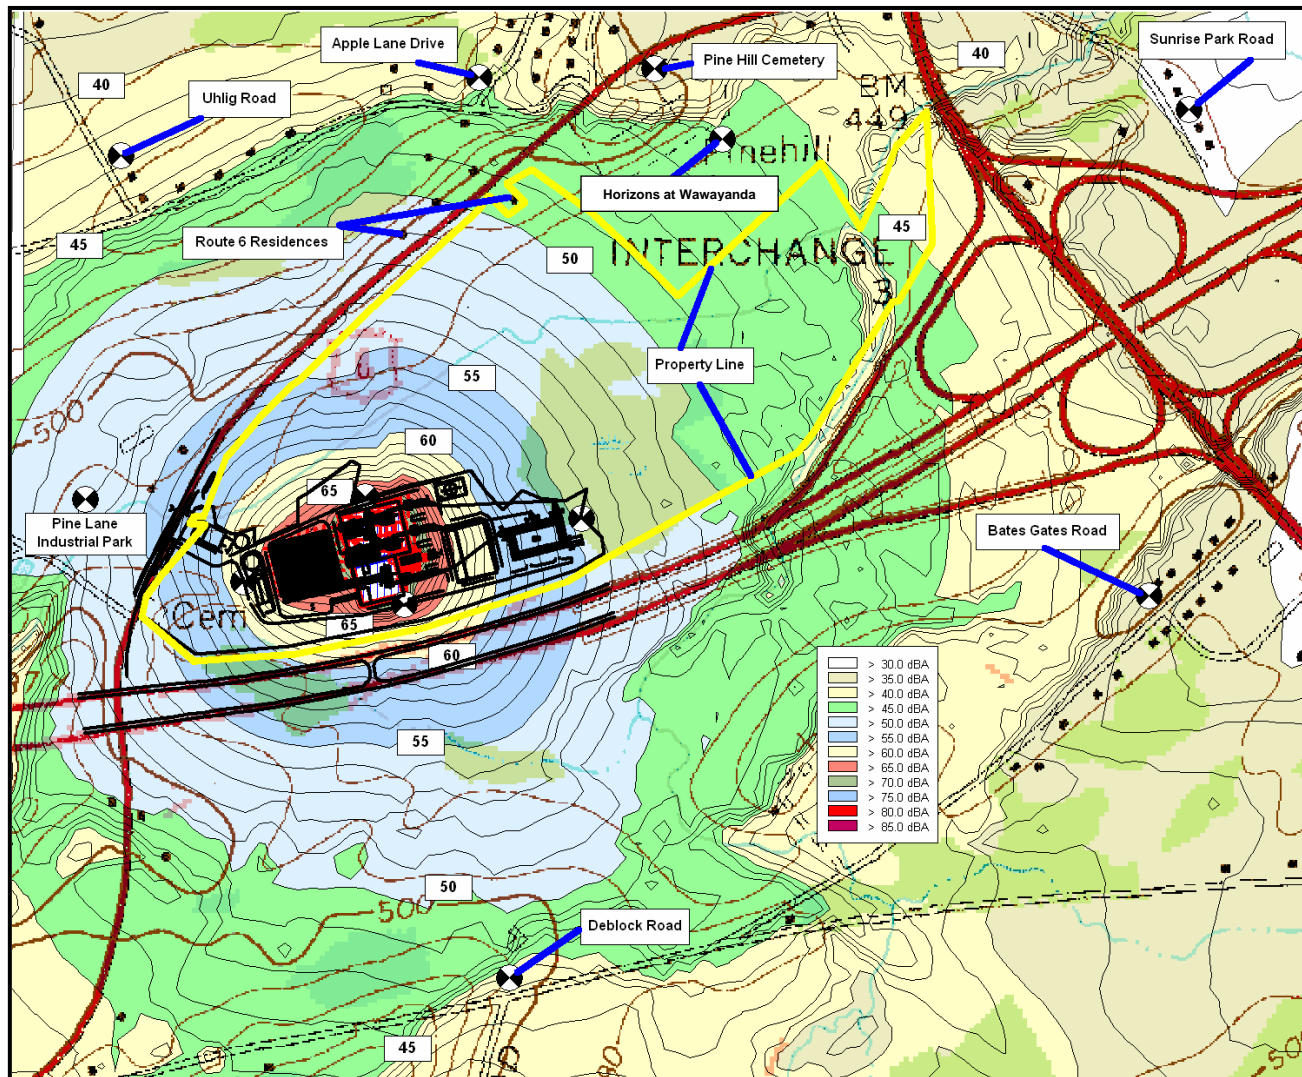

**FIGURE 10-1**  
**CPV Valley Energy Center**  
**Wawayanda, New York**

**Ambient Noise Monitoring Locations and Noise Sensitive Areas**

**FIGURE 10-2**  
**CPV Valley Energy Center**  
**Wawayanda, New York**

**Ambient Noise Monitoring – Uhlig Road/Kirbytown Road**  
**January 28-29, 2008**

**FIGURE 10-3**  
**CPV Valley Energy Center**  
**Wawayanda, New York**

**Noise Contour Map**

**FIGURE 10-4**  
**CPV Valley Energy Center**  
**Wawayanda, New York**

**Noise Contour Map – Close-Up**