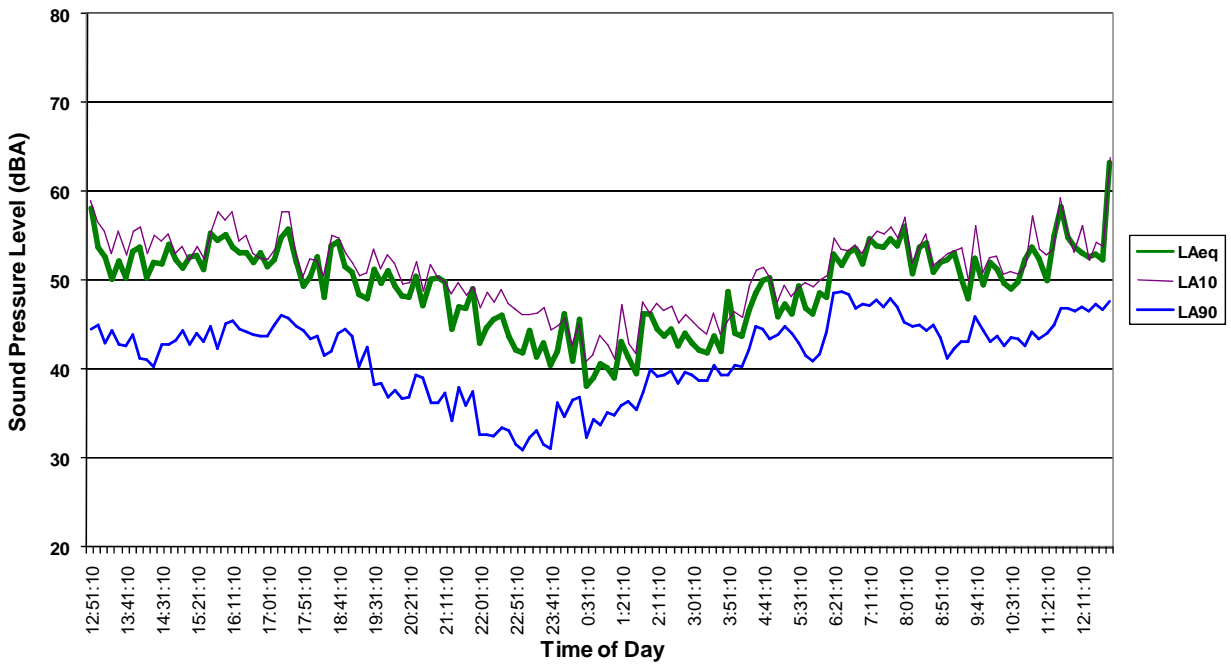

FIGURE 10-3
CPV Valley Energy Center
Wawayanda, New York

FIGURE 10-2
CPV Valley Energy Center
Wawayanda, New York

Ambient Noise Monitoring – Uhlig Road/Kirbytown Road
January 28-29, 2008