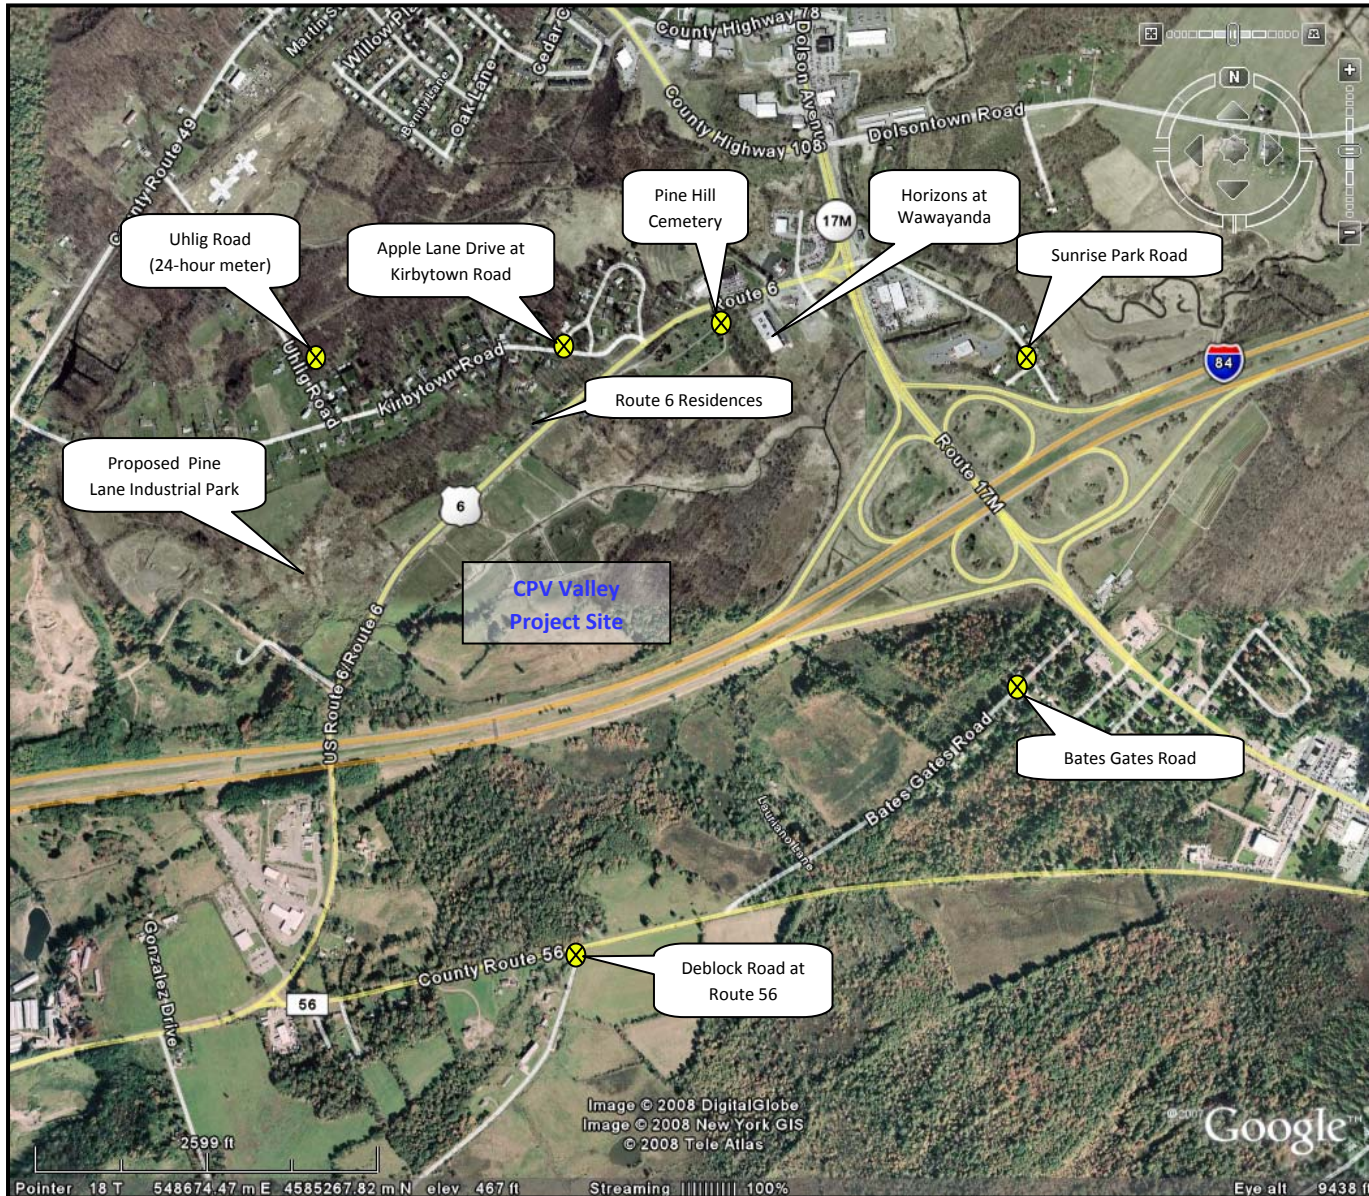

**FIGURE 10-1**  
**CPV Valley Energy Center**  
**Wawayanda, New York**

**Ambient Noise Monitoring Locations and Noise Sensitive Areas**

**FIGURE 10-2**  
**CPV Valley Energy Center**  
**Wawayanda, New York**

**Ambient Noise Monitoring – Uhlig Road/Kirbytown Road**  
**January 28-29, 2008**

**FIGURE 10-3**  
**CPV Valley Energy Center**  
**Wawayanda, New York**

**Noise Contour Map**

**FIGURE 10-4**  
**CPV Valley Energy Center**  
**Wawayanda, New York**

**Noise Contour Map – Close-Up**